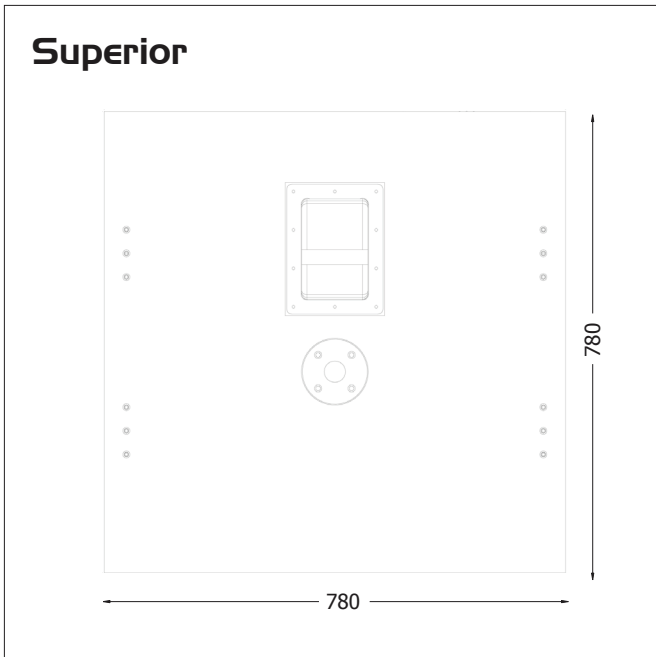

Touring Series

Concerto INFRASUB+

Frente

Superior

Lateral